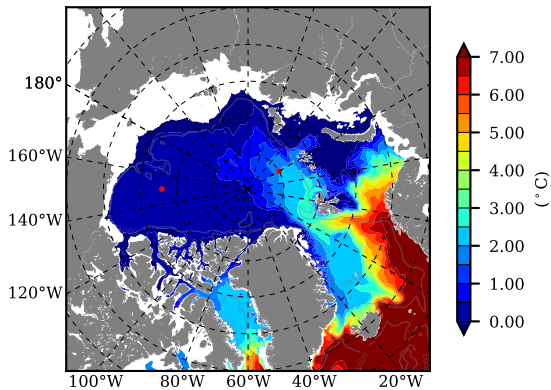

BCTGE28SS AW Max Temp over 2014

AW Max Temp from PHC 3.0

BCTGE28SS AW Max Temp depth

AW Max Temp depth from PHC 3.0