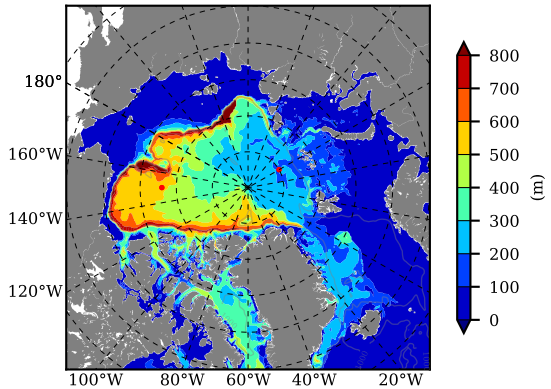

BCTGE28SS AW Max Temp over 2014

AW Max Temp from PHC 3.0

BCTGE28SS AW Max Temp depth

AW Max Temp depth from PHC 3.0