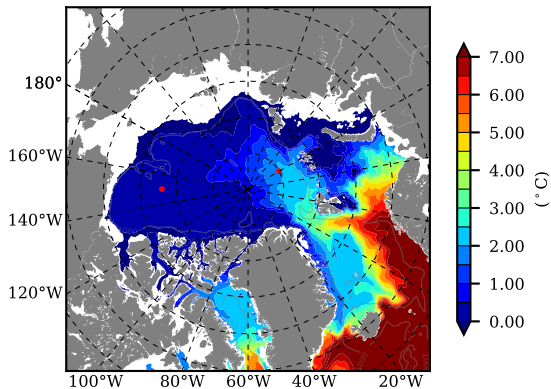

BCTGE28SS AW Max Temp over 2015

AW Max Temp from PHC 3.0

BCTGE28SS AW Max Temp depth

AW Max Temp depth from PHC 3.0