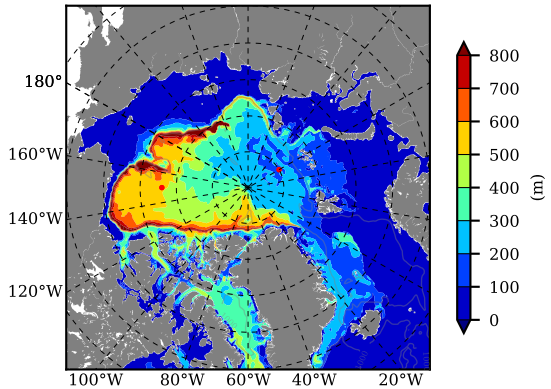

BCTGE28SS AW Max Temp over 2015

AW Max Temp from PHC 3.0

BCTGE28SS AW Max Temp depth

AW Max Temp depth from PHC 3.0