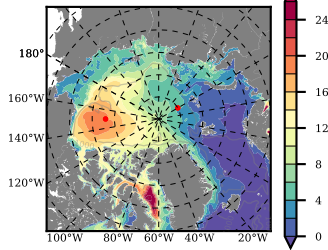

BCTGE28SS mean FWC (m) over 1979

Mean FWC (m) from BG Obs Sys. (Proshutinsky et al. GRL2018) over year 2003-2017

Mean FWC (m) from Init State

BCTGE28SS mean SSH anomaly

Mean DOT from Armitage et al. 2017 2003-2014