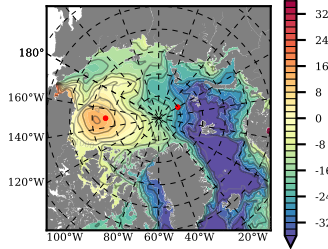

BCTGE28SS mean FWC (m) over 1979

Mean FWC (m) from BG Obs Sys. (Proshutinsky et al. GRL2018) over year 2003-2017

Mean FWC (m) from Init State

BCTGE28SS mean SSH anomaly

Mean DOT from Armitage et al. 2017 2003-2014