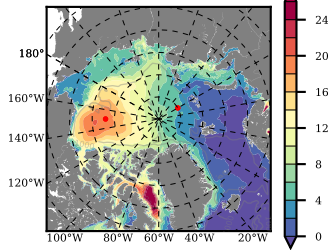

BCTGE28SS mean FWC (m) over 1980

Mean FWC (m) from BG Obs Sys. (Proshutinsky et al. GRL2018) over year 2003-2017

Mean FWC (m) from Init State

BCTGE28SS mean SSH anomaly

Mean DOT from Armitage et al. 2017 2003-2014