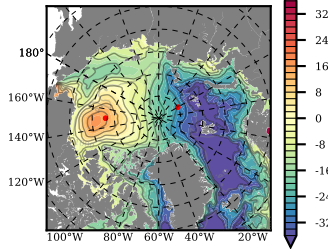

BCTGE28SS mean FWC (m) over 1980

Mean FWC (m) from BG Obs Sys. (Proshutinsky et al. GRL2018) over year 2003-2017

Mean FWC (m) from Init State

BCTGE28SS mean SSH anomaly

Mean DOT from Armitage et al. 2017 2003-2014