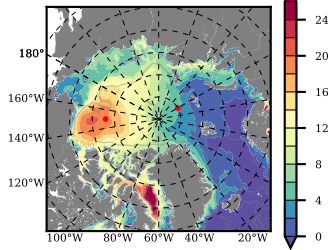

BCTGE28SS mean FWC (m) over 1981

Mean FWC (m) from BG Obs Sys. (Proshutinsky et al. GRL2018) over year 2003-2017

Mean FWC (m) from Init State

BCTGE28SS mean SSH anomaly

Mean DOT from Armitage et al. 2017 2003-2014