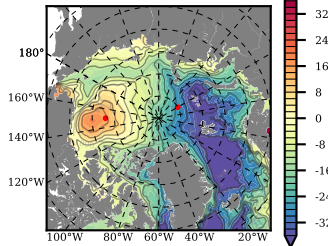

BCTGE28SS mean FWC (m) over 1981

Mean FWC (m) from BG Obs Sys. (Proshutinsky et al. GRL2018) over year 2003-2017

Mean FWC (m) from Init State

BCTGE28SS mean SSH anomaly

Mean DOT from Armitage et al. 2017 2003-2014