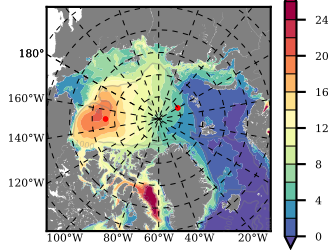

BCTGE28SS mean FWC (m) over 1982

Mean FWC (m) from BG Obs Sys. (Proshutinsky et al. GRL2018) over year 2003-2017

Mean FWC (m) from Init State

BCTGE28SS mean SSH anomaly

Mean DOT from Armitage et al. 2017 2003-2014