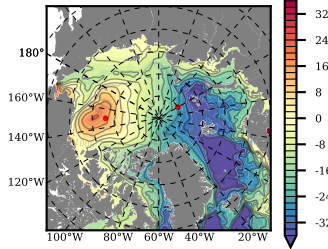

BCTGE28SS mean FWC (m) over 1982

Mean FWC (m) from BG Obs Sys. (Proshutinsky et al. GRL2018) over year 2003-2017

Mean FWC (m) from Init State

BCTGE28SS mean SSH anomaly

Mean DOT from Armitage et al. 2017 2003-2014