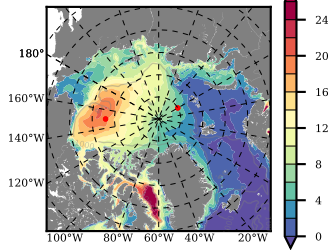

BCTGE28SS mean FWC (m) over 1983

Mean FWC (m) from BG Obs Sys. (Proshutinsky et al. GRL2018) over year 2003-2017

Mean FWC (m) from Init State

BCTGE28SS mean SSH anomaly

Mean DOT from Armitage et al. 2017 2003-2014