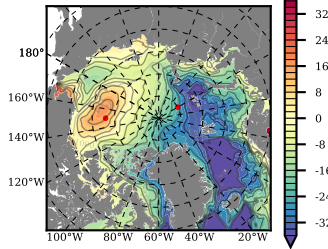

BCTGE28SS mean FWC (m) over 1983

Mean FWC (m) from BG Obs Sys. (Proshutinsky et al. GRL2018) over year 2003-2017

Mean FWC (m) from Init State

BCTGE28SS mean SSH anomaly

Mean DOT from Armitage et al. 2017 2003-2014