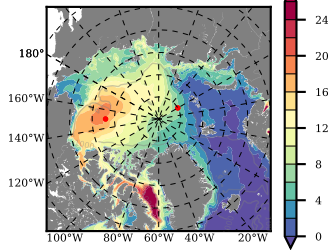

BCTGE28SS mean FWC (m) over 1984

Mean FWC (m) from BG Obs Sys. (Proshutinsky et al. GRL2018) over year 2003-2017

Mean FWC (m) from Init State

BCTGE28SS mean SSH anomaly

Mean DOT from Armitage et al. 2017 2003-2014