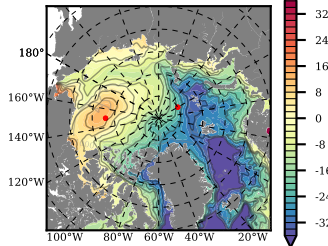

BCTGE28SS mean FWC (m) over 1984

Mean FWC (m) from BG Obs Sys. (Proshutinsky et al. GRL2018) over year 2003-2017

Mean FWC (m) from Init State

BCTGE28SS mean SSH anomaly

Mean DOT from Armitage et al. 2017 2003-2014