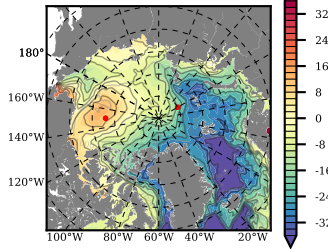

BCTGE28SS mean FWC (m) over 1985

Mean FWC (m) from BG Obs Sys. (Proshutinsky et al. GRL2018) over year 2003-2017

Mean FWC (m) from Init State

BCTGE28SS mean SSH anomaly

Mean DOT from Armitage et al. 2017 2003-2014