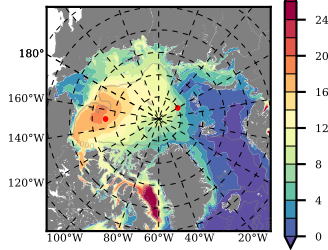

BCTGE28SS mean FWC (m) over 1985

Mean FWC (m) from BG Obs Sys. (Proshutinsky et al. GRL2018) over year 2003-2017

Mean FWC (m) from Init State

BCTGE28SS mean SSH anomaly

Mean DOT from Armitage et al. 2017 2003-2014