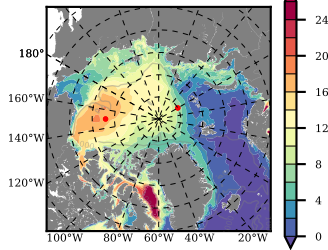

BCTGE28SS mean FWC (m) over 1986

Mean FWC (m) from BG Obs Sys. (Proshutinsky et al. GRL2018) over year 2003-2017

Mean FWC (m) from Init State

BCTGE28SS mean SSH anomaly

Mean DOT from Armitage et al. 2017 2003-2014