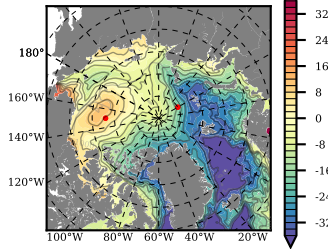

BCTGE28SS mean FWC (m) over 1986

Mean FWC (m) from BG Obs Sys. (Proshutinsky et al. GRL2018) over year 2003-2017

Mean FWC (m) from Init State

BCTGE28SS mean SSH anomaly

Mean DOT from Armitage et al. 2017 2003-2014