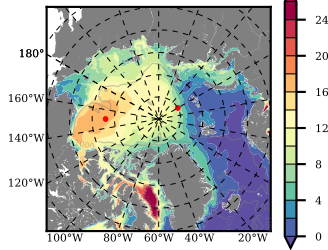

BCTGE28SS mean FWC (m) over 1987

Mean FWC (m) from BG Obs Sys. (Proshutinsky et al. GRL2018) over year 2003-2017

Mean FWC (m) from Init State

BCTGE28SS mean SSH anomaly

Mean DOT from Armitage et al. 2017 2003-2014