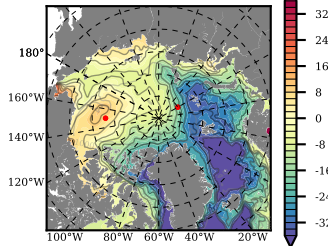

BCTGE28SS mean FWC (m) over 1987

Mean FWC (m) from BG Obs Sys. (Proshutinsky et al. GRL2018) over year 2003-2017

Mean FWC (m) from Init State

BCTGE28SS mean SSH anomaly

Mean DOT from Armitage et al. 2017 2003-2014