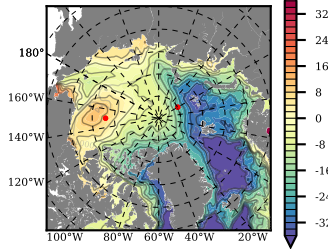

BCTGE28SS mean FWC (m) over 1988

Mean FWC (m) from BG Obs Sys. (Proshutinsky et al. GRL2018) over year 2003-2017

Mean FWC (m) from Init State

BCTGE28SS mean SSH anomaly

Mean DOT from Armitage et al. 2017 2003-2014