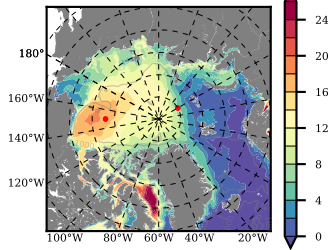

BCTGE28SS mean FWC (m) over 1988

Mean FWC (m) from BG Obs Sys. (Proshutinsky et al. GRL2018) over year 2003-2017

Mean FWC (m) from Init State

BCTGE28SS mean SSH anomaly

Mean DOT from Armitage et al. 2017 2003-2014