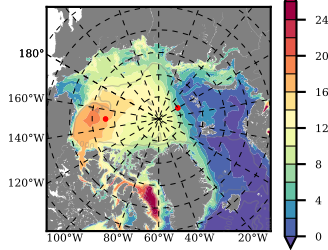

BCTGE28SS mean FWC (m) over 1989

Mean FWC (m) from BG Obs Sys. (Proshutinsky et al. GRL2018) over year 2003-2017

Mean FWC (m) from Init State

BCTGE28SS mean SSH anomaly

Mean DOT from Armitage et al. 2017 2003-2014