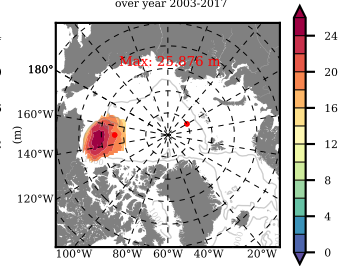

BCTGE28SS mean FWC (m) over 1989

Mean FWC (m) from BG Obs Sys. (Proshutinsky et al. GRL2018) over year 2003-2017

Mean FWC (m) from Init State

BCTGE28SS mean SSH anomaly

Mean DOT from Armitage et al. 2017 2003-2014