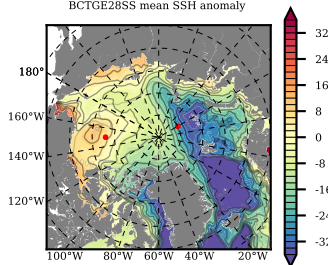

BCTGE28SS mean FWC (m) over 1989

Mean FWC (m) from BG Obs Sys. (Proshutinsky et al. GRL2018) over year 2003-2017

Mean FWC (m) from Init State

BCTGE28SS mean SSH anomaly

Mean DOT from Armitage et al. 2017 2003-2014