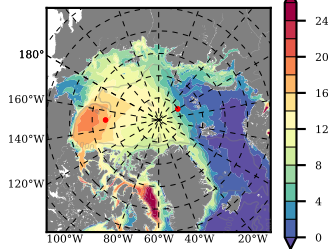

BCTGE28SS mean FWC (m) over 1990

Mean FWC (m) from BG Obs Sys. (Proshutinsky et al. GRL2018) over year 2003-2017

Mean FWC (m) from Init State

BCTGE28SS mean SSH anomaly

Mean DOT from Armitage et al. 2017 2003-2014