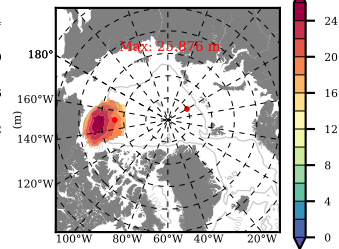

BCTGE28SS mean FWC (m) over 1990

Mean FWC (m) from BG Obs Sys. (Proshutinsky et al. GRL2018) over year 2003-2017

Mean FWC (m) from Init State

BCTGE28SS mean SSH anomaly

Mean DOT from Armitage et al. 2017 2003-2014