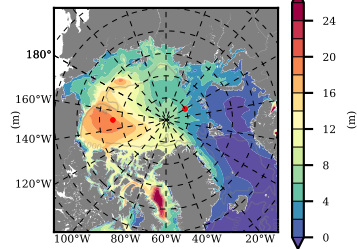

BCTGE28SS mean FWC (m) over 1990

Mean FWC (m) from BG Obs Sys. (Proshutinsky et al. GRL2018) over year 2003-2017

Mean FWC (m) from Init State

BCTGE28SS mean SSH anomaly

Mean DOT from Armitage et al. 2017 2003-2014