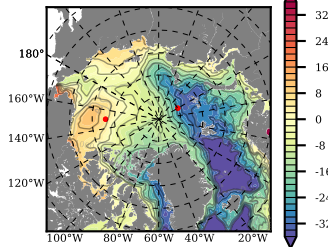

BCTGE28SS mean FWC (m) over 1990

Mean FWC (m) from BG Obs Sys. (Proshutinsky et al. GRL2018) over year 2003-2017

Mean FWC (m) from Init State

BCTGE28SS mean SSH anomaly

Mean DOT from Armitage et al. 2017 2003-2014