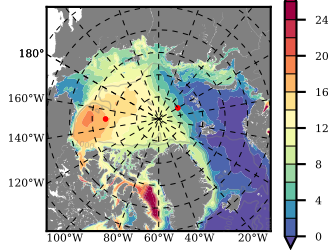

BCTGE28SS mean FWC (m) over 1991

Mean FWC (m) from BG Obs Sys. (Proshutinsky et al. GRL2018) over year 2003-2017

Mean FWC (m) from Init State

BCTGE28SS mean SSH anomaly

Mean DOT from Armitage et al. 2017 2003-2014