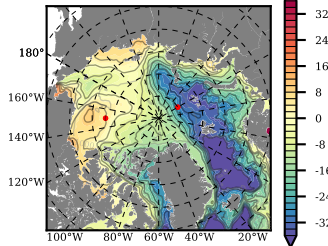

BCTGE28SS mean FWC (m) over 1991

Mean FWC (m) from BG Obs Sys. (Proshutinsky et al. GRL2018) over year 2003-2017

Mean FWC (m) from Init State

BCTGE28SS mean SSH anomaly

Mean DOT from Armitage et al. 2017 2003-2014