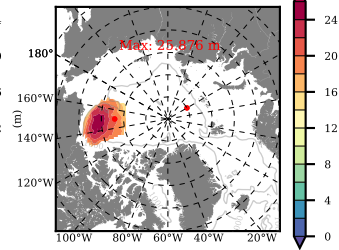

BCTGE28SS mean FWC (m) over 1992

Mean FWC (m) from BG Obs Sys. (Proshutinsky et al. GRL2018) over year 2003-2017

Mean FWC (m) from Init State

BCTGE28SS mean SSH anomaly

Mean DOT from Armitage et al. 2017 2003-2014