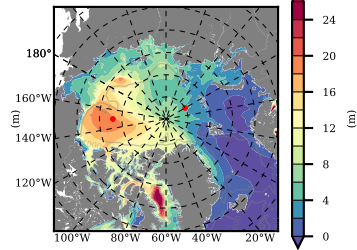

BCTGE28SS mean FWC (m) over 1992

Mean FWC (m) from BG Obs Sys. (Proshutinsky et al. GRL2018) over year 2003-2017

Mean FWC (m) from Init State

BCTGE28SS mean SSH anomaly

Mean DOT from Armitage et al. 2017 2003-2014