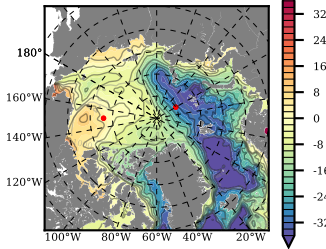

BCTGE28SS mean FWC (m) over 1992

Mean FWC (m) from BG Obs Sys. (Proshutinsky et al. GRL2018) over year 2003-2017

Mean FWC (m) from Init State

BCTGE28SS mean SSH anomaly

Mean DOT from Armitage et al. 2017 2003-2014