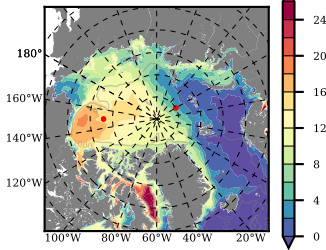

BCTGE28SS mean FWC (m) over 1992

Mean FWC (m) from BG Obs Sys. (Proshutinsky et al. GRL2018) over year 2003-2017

Mean FWC (m) from Init State

BCTGE28SS mean SSH anomaly

Mean DOT from Armitage et al. 2017 2003-2014