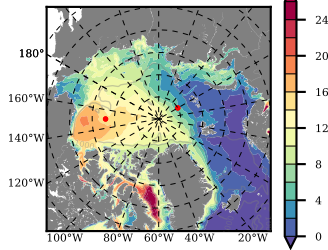

BCTGE28SS mean FWC (m) over 1993

Mean FWC (m) from BG Obs Sys. (Proshutinsky et al. GRL2018) over year 2003-2017

Mean FWC (m) from Init State

BCTGE28SS mean SSH anomaly

Mean DOT from Armitage et al. 2017 2003-2014