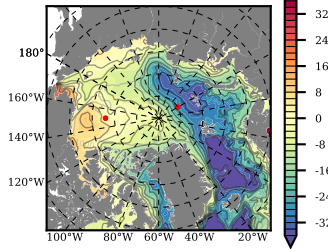

BCTGE28SS mean FWC (m) over 1993

Mean FWC (m) from BG Obs Sys. (Proshutinsky et al. GRL2018) over year 2003-2017

Mean FWC (m) from Init State

BCTGE28SS mean SSH anomaly

Mean DOT from Armitage et al. 2017 2003-2014