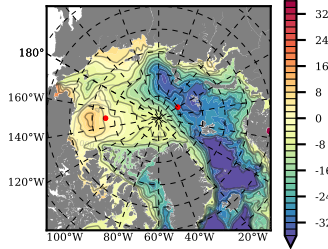

BCTGE28SS mean FWC (m) over 1994

Mean FWC (m) from BG Obs Sys. (Proshutinsky et al. GRL2018) over year 2003-2017

Mean FWC (m) from Init State

BCTGE28SS mean SSH anomaly

Mean DOT from Armitage et al. 2017 2003-2014