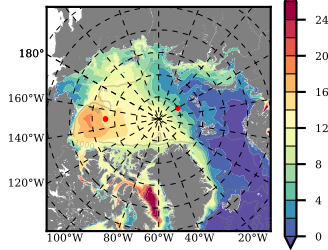

BCTGE28SS mean FWC (m) over 1994

Mean FWC (m) from BG Obs Sys. (Proshutinsky et al. GRL2018) over year 2003-2017

Mean FWC (m) from Init State

BCTGE28SS mean SSH anomaly

Mean DOT from Armitage et al. 2017 2003-2014