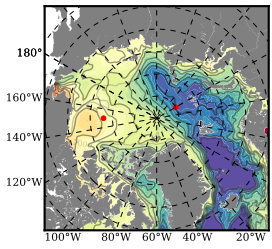

BCTGE28SS mean FWC (m) over 1995

Mean FWC (m) from BG Obs Sys. (Proshutinsky et al. GRL2018) over year 2003-2017

Mean FWC (m) from Init State

BCTGE28SS mean SSH anomaly

Mean DOT from Armitage et al. 2017 2003-2014