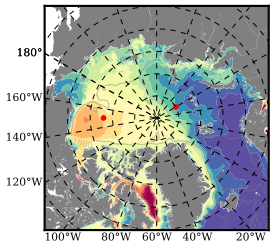

BCTGE28SS mean FWC (m) over 1995

Mean FWC (m) from BG Obs Sys. (Proshutinsky et al. GRL2018) over year 2003-2017

Mean FWC (m) from Init State

BCTGE28SS mean SSH anomaly

Mean DOT from Armitage et al. 2017 2003-2014