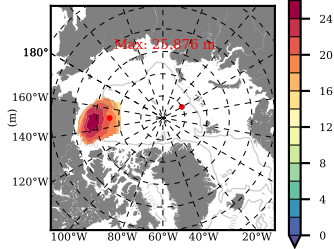

BCTGE28SS mean FWC (m) over 1995

Mean FWC (m) from BG Obs Sys. (Proshutinsky et al. GRL2018) over year 2003-2017

Mean FWC (m) from Init State

BCTGE28SS mean SSH anomaly

Mean DOT from Armitage et al. 2017 2003-2014