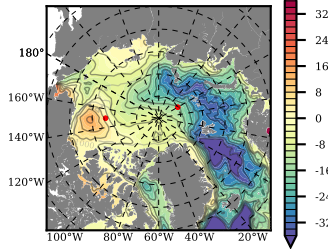

BCTGE28SS mean FWC (m) over 2013

Mean FWC (m) from BG Obs Sys. (Proshutinsky et al. GRL2018) over year 2013

Mean FWC (m) from Init State

BCTGE28SS mean SSH anomaly

Mean DOT from Armitage et al. 2017 2013