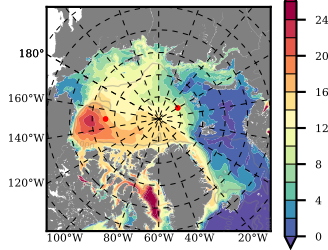

BCTGE28SS mean FWC (m) over 2013

Mean FWC (m) from BG Obs Sys. (Proshutinsky et al. GRL2018) over year 2013

Mean FWC (m) from Init State

BCTGE28SS mean SSH anomaly

Mean DOT from Armitage et al. 2017 2013