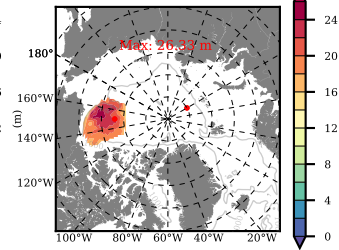

BCTGE28SS mean FWC (m) over 2013

Mean FWC (m) from BG Obs Sys. (Proshutinsky et al. GRL2018) over year 2013

Mean FWC (m) from Init State

BCTGE28SS mean SSH anomaly

Mean DOT from Armitage et al. 2017 2013