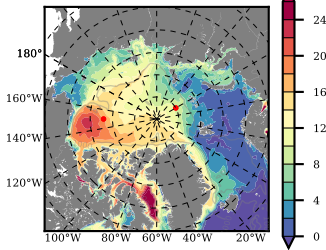

BCTGE28SS mean FWC (m) over 2014

Mean FWC (m) from BG Obs Sys. (Proshutinsky et al. GRL2018) over year 2014

Mean FWC (m) from Init State

BCTGE28SS mean SSH anomaly

Mean DOT from Armitage et al. 2017 2014