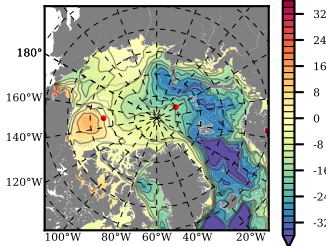

BCTGE28SS mean FWC (m) over 2014

Mean FWC (m) from BG Obs Sys. (Proshutinsky et al. GRL2018) over year 2014

Mean FWC (m) from Init State

BCTGE28SS mean SSH anomaly

Mean DOT from Armitage et al. 2017 2014