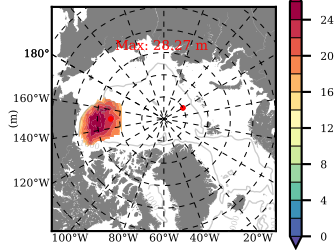

BCTGE28SS mean FWC (m) over 2014

Mean FWC (m) from BG Obs Sys. (Proshutinsky et al. GRL2018) over year 2014

Mean FWC (m) from Init State

BCTGE28SS mean SSH anomaly

Mean DOT from Armitage et al. 2017 2014