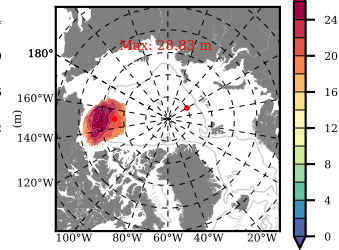

BCTGE28SS mean FWC (m) over 2015

Mean FWC (m) from BG Obs Sys. (Proshutinsky et al. GRL2018) over year 2015

Mean FWC (m) from Init State

BCTGE28SS mean SSH anomaly

Mean DOT from Armitage et al. 2017 2003-2014