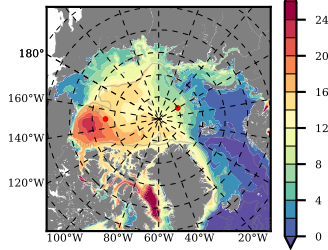

BCTGE28SS mean FWC (m) over 2015

Mean FWC (m) from BG Obs Sys. (Proshutinsky et al. GRL2018) over year 2015

Mean FWC (m) from Init State

BCTGE28SS mean SSH anomaly

Mean DOT from Armitage et al. 2017 2003-2014