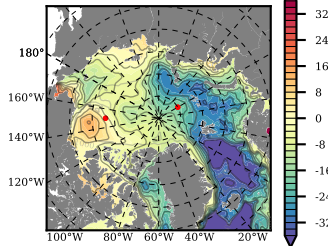

BCTGE28SS mean FWC (m) over 2015

Mean FWC (m) from BG Obs Sys. (Proshutinsky et al. GRL2018) over year 2015

Mean FWC (m) from Init State

BCTGE28SS mean SSH anomaly

Mean DOT from Armitage et al. 2017 2003-2014