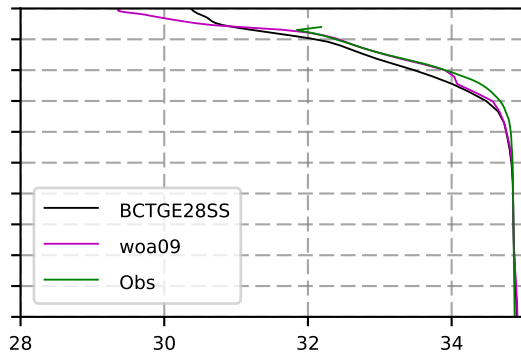

1982 mean temperature
@ moor Arctic B box

1982 mean Salinity
@ moor Arctic B box

@ moor EUR box

@ moor EUR box