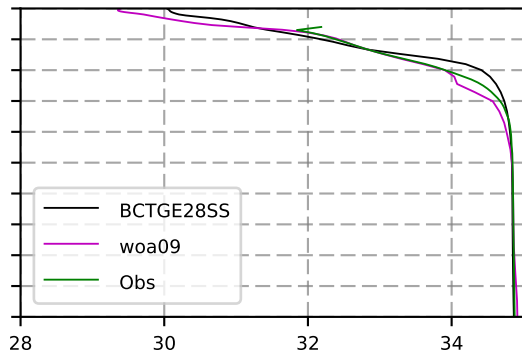

2000 mean temperature
@ moor Arctic B box

2000 mean Salinity
@ moor Arctic B box

@ moor EUR box

@ moor EUR box