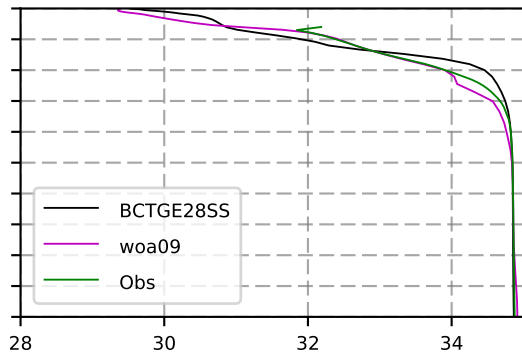

2005 mean temperature  
@ moor Arctic B box

2005 mean Salinity  
@ moor Arctic B box

@ moor EUR box

@ moor EUR box