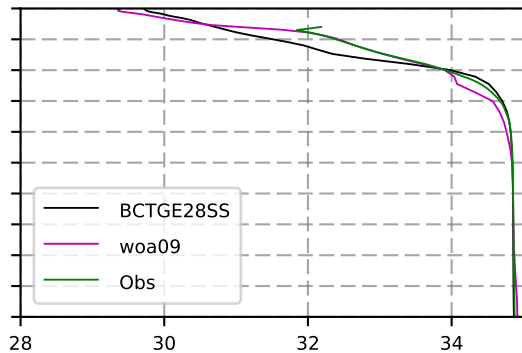

2008 mean temperature
@ moor Arctic B box

2008 mean Salinity
@ moor Arctic B box

@ moor EUR box

@ moor EUR box