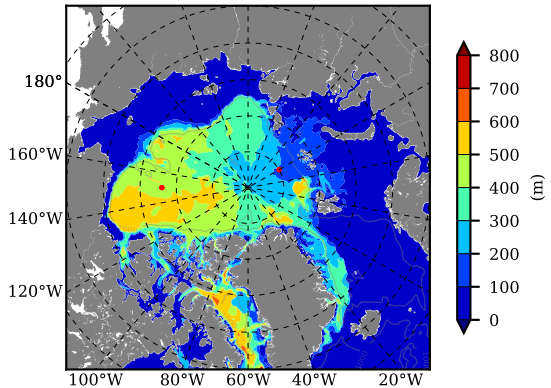

BCTGE28SSAFM85 AW Max Temp over 2041

AW Max Temp from PHC 3.0

BCTGE28SSAFM85 AW Max Temp depth

AW Max Temp depth from PHC 3.0