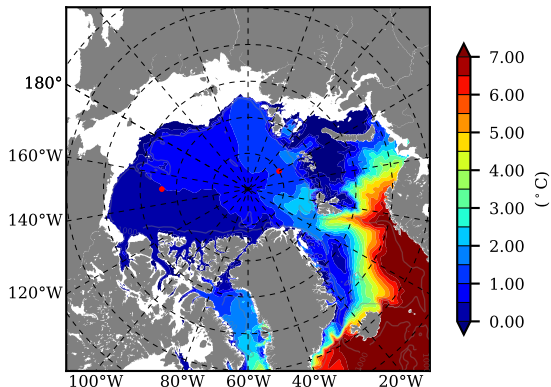

BCTGE28SSAFM85 AW Max Temp over 2041

AW Max Temp from PHC 3.0

BCTGE28SSAFM85 AW Max Temp depth

AW Max Temp depth from PHC 3.0