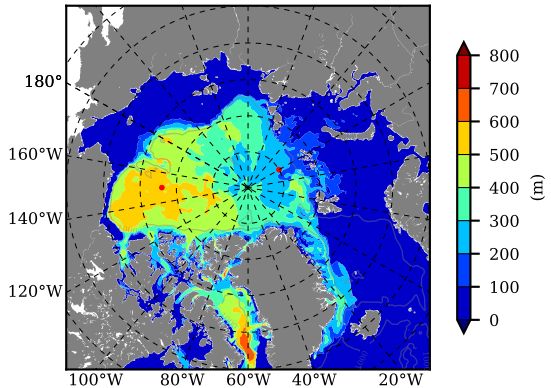

BCTGE28SSAFM85 AW Max Temp over 2042

AW Max Temp from PHC 3.0

BCTGE28SSAFM85 AW Max Temp depth

AW Max Temp depth from PHC 3.0