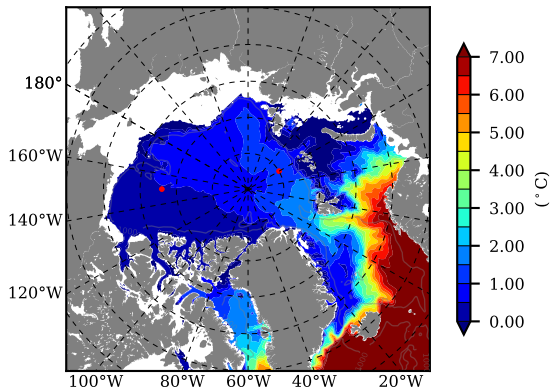

BCTGE28SSAFM85 AW Max Temp over 2042

AW Max Temp from PHC 3.0

BCTGE28SSAFM85 AW Max Temp depth

AW Max Temp depth from PHC 3.0