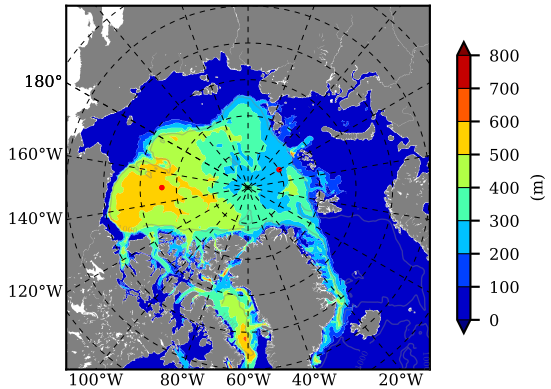

BCTGE28SSAFM85 AW Max Temp over
2043

AW Max Temp from
PHC 3.0

BCTGE28SSAFM85 AW Max Temp depth

AW Max Temp depth from
PHC 3.0