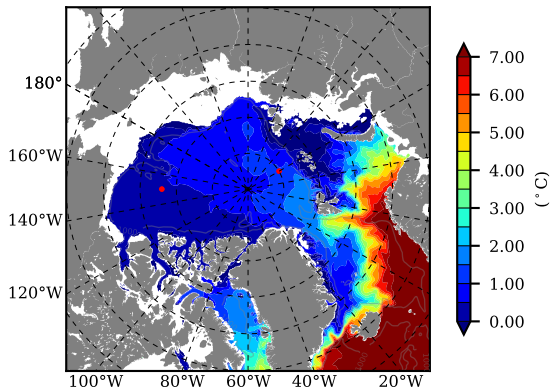

BCTGE28SSAFM85 AW Max Temp over
2043

AW Max Temp from
PHC 3.0

BCTGE28SSAFM85 AW Max Temp depth

AW Max Temp depth from
PHC 3.0