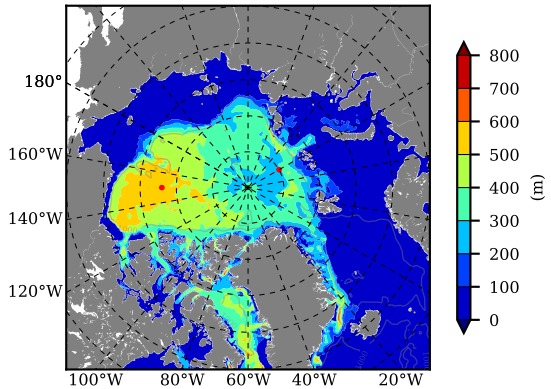

BCTGE28SSAFM85 AW Max Temp over
2044

AW Max Temp from
PHC 3.0

BCTGE28SSAFM85 AW Max Temp depth

AW Max Temp depth from
PHC 3.0