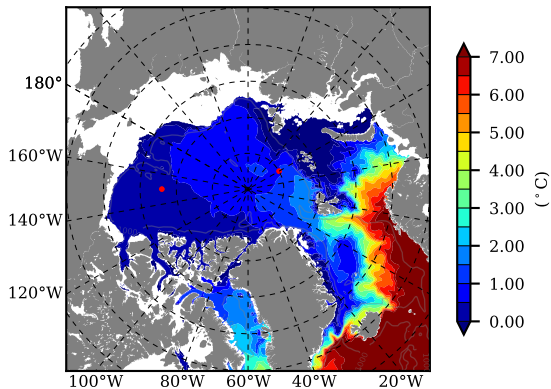

BCTGE28SSAFM85 AW Max Temp over
2044

AW Max Temp from
PHC 3.0

BCTGE28SSAFM85 AW Max Temp depth

AW Max Temp depth from
PHC 3.0