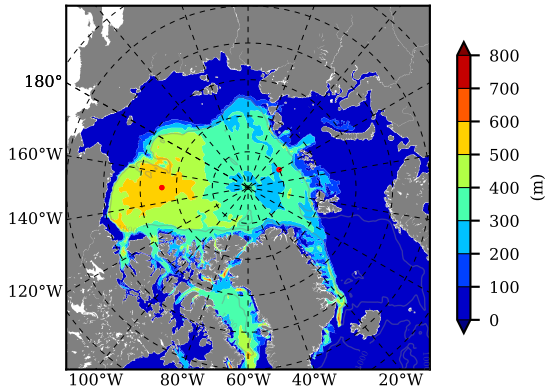

BCTGE28SSAFCM85 AW Max Temp over 2045

AW Max Temp from PHC 3.0

BCTGE28SSAFCM85 AW Max Temp depth

AW Max Temp depth from PHC 3.0