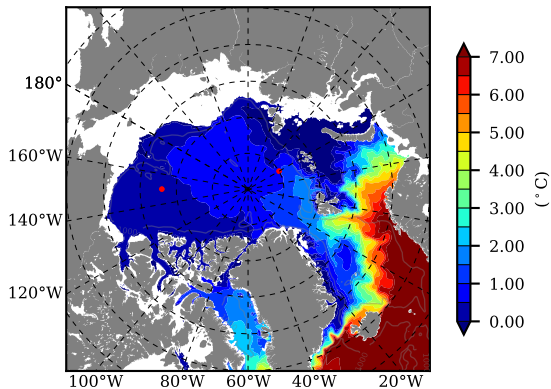

BCTGE28SSAFCM85 AW Max Temp over 2045

AW Max Temp from PHC 3.0

BCTGE28SSAFCM85 AW Max Temp depth

AW Max Temp depth from PHC 3.0