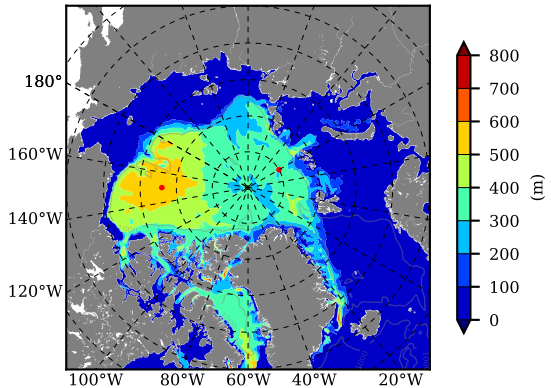

BCTGE28SSAFM85 AW Max Temp over
2046

AW Max Temp from
PHC 3.0

BCTGE28SSAFM85 AW Max Temp depth

AW Max Temp depth from
PHC 3.0