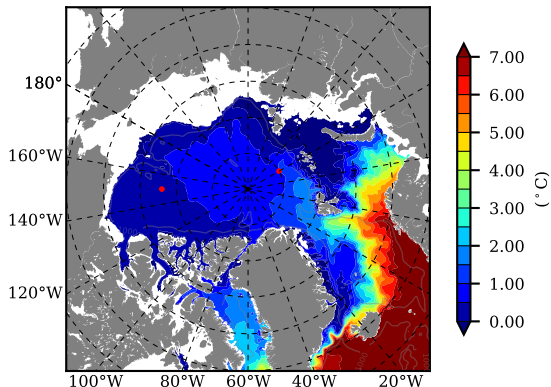

BCTGE28SSAFM85 AW Max Temp over
2046

AW Max Temp from
PHC 3.0

BCTGE28SSAFM85 AW Max Temp depth

AW Max Temp depth from
PHC 3.0