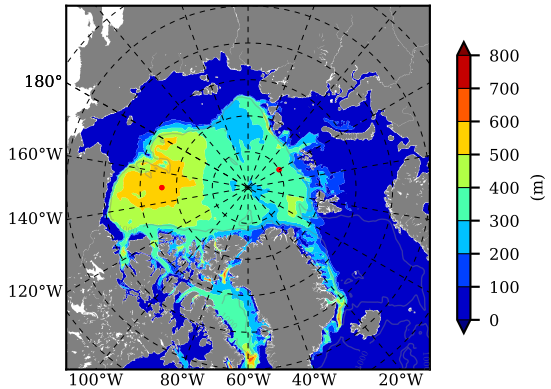

BCTGE28SSAFM85 AW Max Temp over
2047

AW Max Temp from
PHC 3.0

BCTGE28SSAFM85 AW Max Temp depth

AW Max Temp depth from
PHC 3.0