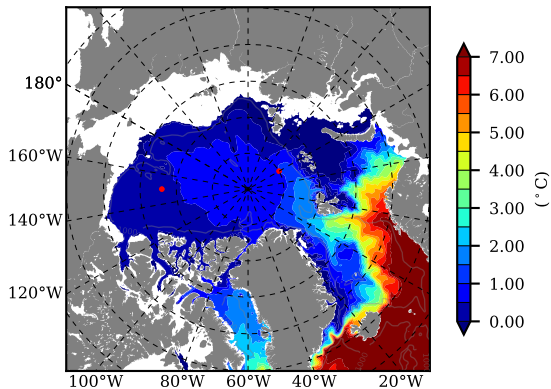

BCTGE28SSAFM85 AW Max Temp over
2047

AW Max Temp from
PHC 3.0

BCTGE28SSAFM85 AW Max Temp depth

AW Max Temp depth from
PHC 3.0