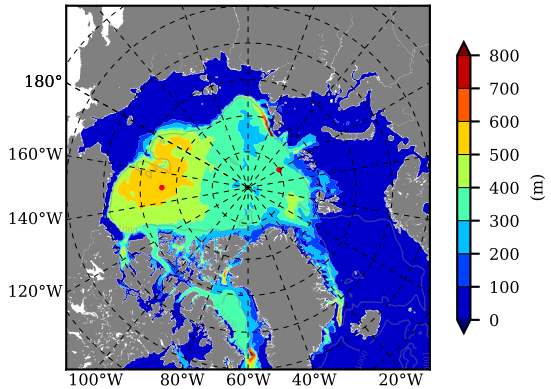

BCTGE28SSAFCM85 AW Max Temp over 2048

AW Max Temp from PHC 3.0

BCTGE28SSAFCM85 AW Max Temp depth

AW Max Temp depth from PHC 3.0