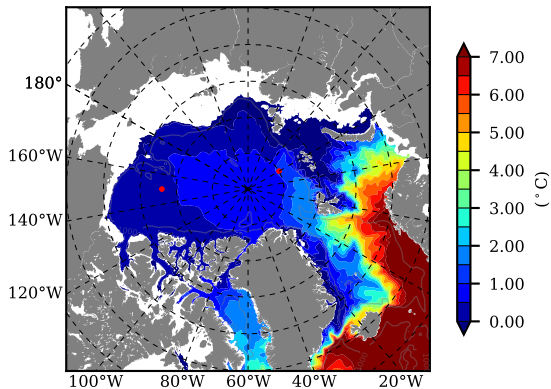

BCTGE28SSAFCM85 AW Max Temp over 2048

AW Max Temp from PHC 3.0

BCTGE28SSAFCM85 AW Max Temp depth

AW Max Temp depth from PHC 3.0