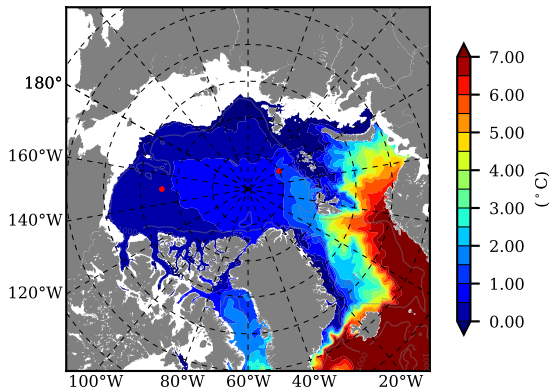

BCTGE28SSAFM85 AW Max Temp over
2049

AW Max Temp from
PHC 3.0

BCTGE28SSAFM85 AW Max Temp depth

AW Max Temp depth from
PHC 3.0