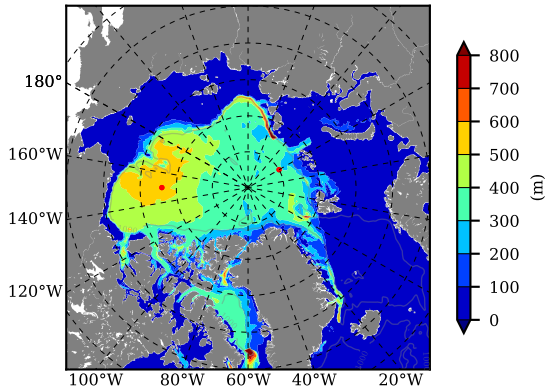

BCTGE28SSAFM85 AW Max Temp over
2049

AW Max Temp from
PHC 3.0

BCTGE28SSAFM85 AW Max Temp depth

AW Max Temp depth from
PHC 3.0