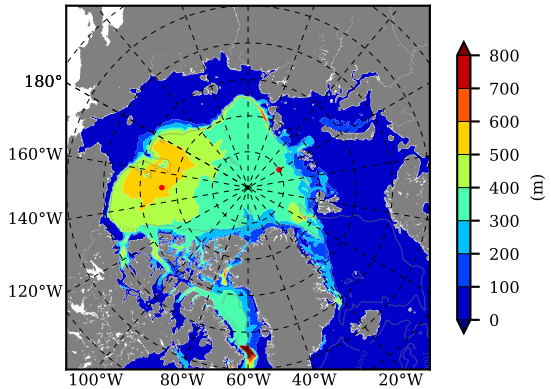

BCTGE28SSAFM85 AW Max Temp over 2050

AW Max Temp from PHC 3.0

BCTGE28SSAFM85 AW Max Temp depth

AW Max Temp depth from PHC 3.0