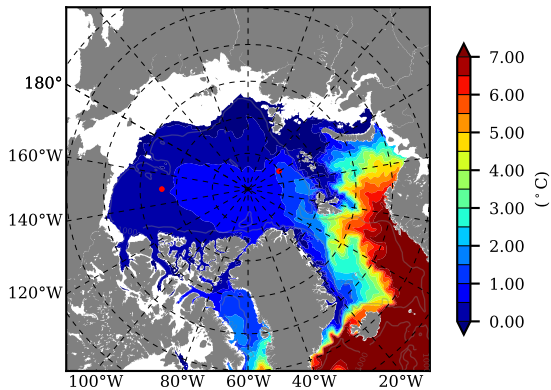

BCTGE28SSAFM85 AW Max Temp over 2050

AW Max Temp from PHC 3.0

BCTGE28SSAFM85 AW Max Temp depth

AW Max Temp depth from PHC 3.0