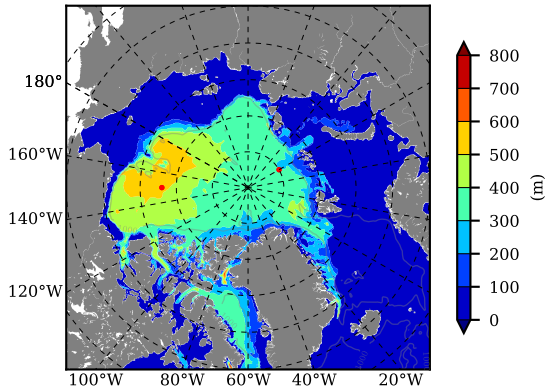

BCTGE28SSAFM85 AW Max Temp over 2051

AW Max Temp from PHC 3.0

BCTGE28SSAFM85 AW Max Temp depth

AW Max Temp depth from PHC 3.0