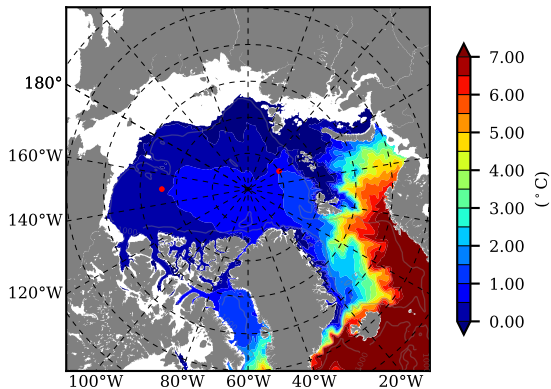

BCTGE28SSAFM85 AW Max Temp over 2051

AW Max Temp from PHC 3.0

BCTGE28SSAFM85 AW Max Temp depth

AW Max Temp depth from PHC 3.0