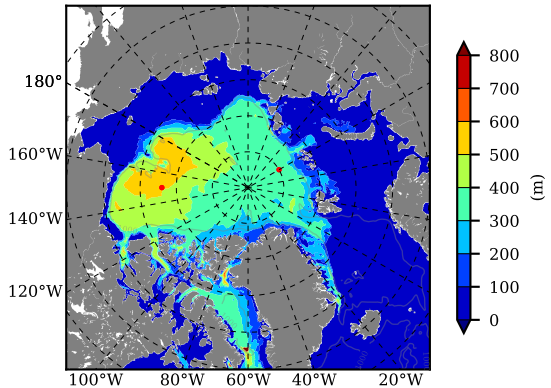

BCTGE28SSAFM85 AW Max Temp over
2052

AW Max Temp from
PHC 3.0

BCTGE28SSAFM85 AW Max Temp depth

AW Max Temp depth from
PHC 3.0