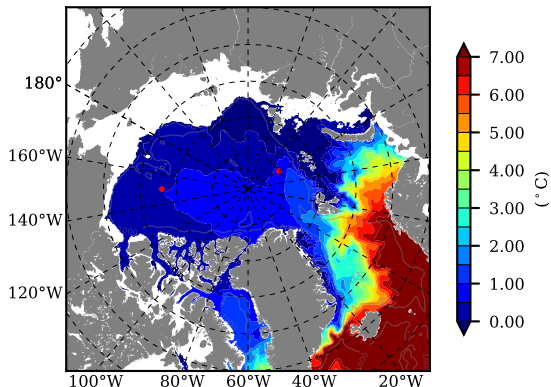

BCTGE28SSAFM85 AW Max Temp over
2052

AW Max Temp from
PHC 3.0

BCTGE28SSAFM85 AW Max Temp depth

AW Max Temp depth from
PHC 3.0