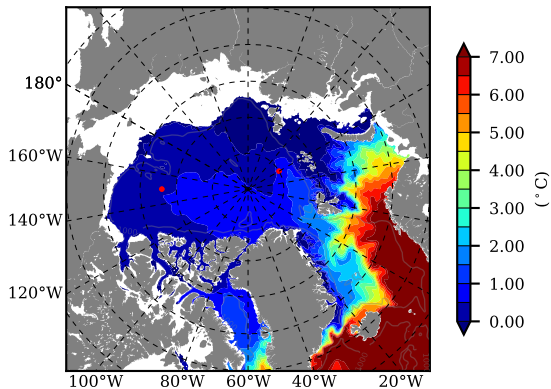

BCTGE28SSAFM85 AW Max Temp over 2053

AW Max Temp from PHC 3.0

BCTGE28SSAFM85 AW Max Temp depth

AW Max Temp depth from PHC 3.0