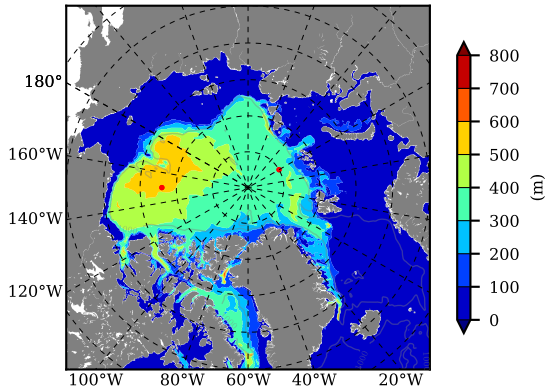

BCTGE28SSAFM85 AW Max Temp over 2053

AW Max Temp from PHC 3.0

BCTGE28SSAFM85 AW Max Temp depth

AW Max Temp depth from PHC 3.0