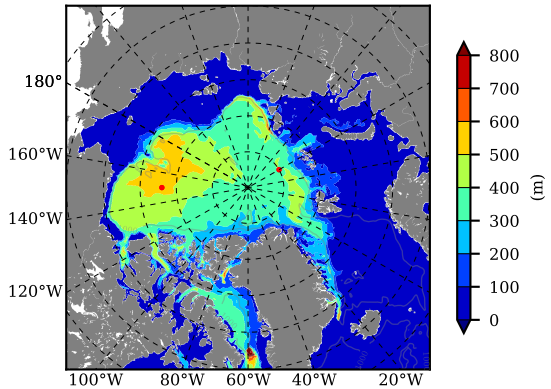

BCTGE28SSAFCM85 AW Max Temp over 2054

AW Max Temp from PHC 3.0

BCTGE28SSAFCM85 AW Max Temp depth

AW Max Temp depth from PHC 3.0