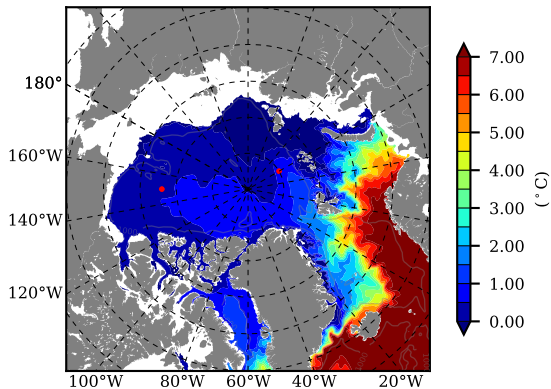

BCTGE28SSAFCM85 AW Max Temp over 2054

AW Max Temp from PHC 3.0

BCTGE28SSAFCM85 AW Max Temp depth

AW Max Temp depth from PHC 3.0