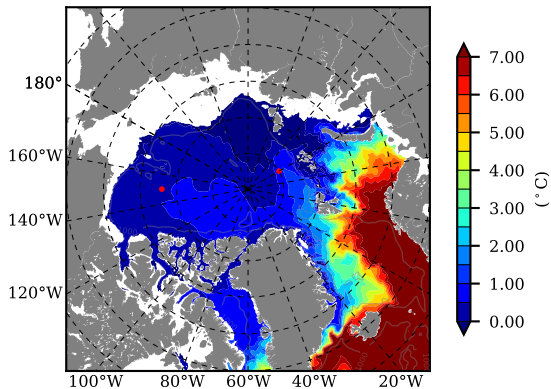

BCTGE28SSAFM85 AW Max Temp over 2055

AW Max Temp from PHC 3.0

BCTGE28SSAFM85 AW Max Temp depth

AW Max Temp depth from PHC 3.0