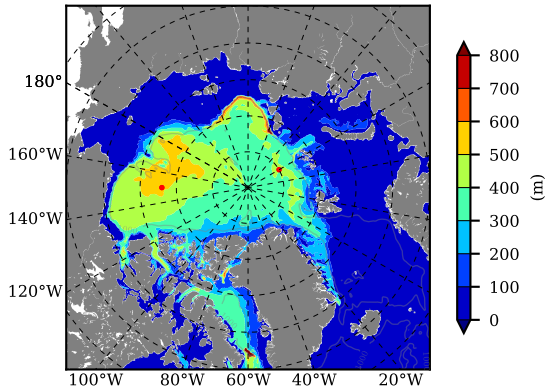

BCTGE28SSAFM85 AW Max Temp over 2055

AW Max Temp from PHC 3.0

BCTGE28SSAFM85 AW Max Temp depth

AW Max Temp depth from PHC 3.0