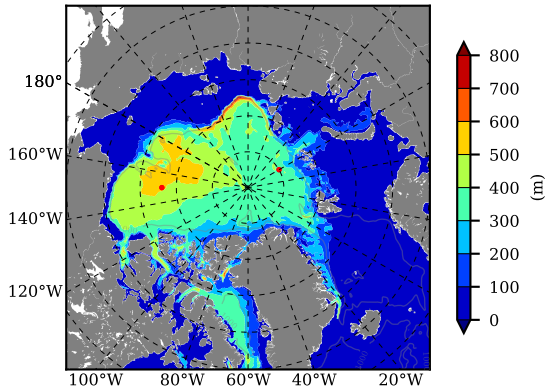

BCTGE28SSAFCM85 AW Max Temp over 2056

AW Max Temp from PHC 3.0

BCTGE28SSAFCM85 AW Max Temp depth

AW Max Temp depth from PHC 3.0