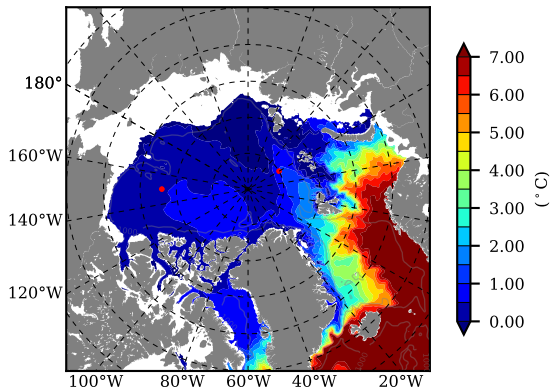

BCTGE28SSAFCM85 AW Max Temp over 2056

AW Max Temp from PHC 3.0

BCTGE28SSAFCM85 AW Max Temp depth

AW Max Temp depth from PHC 3.0