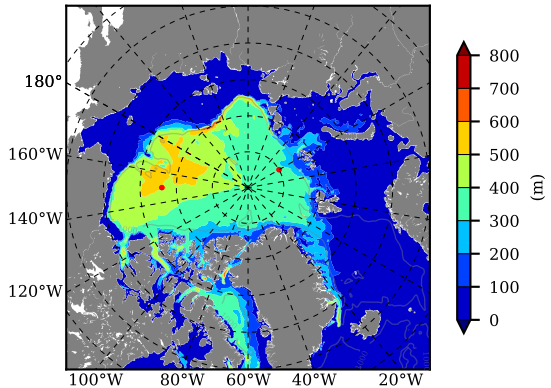

BCTGE28SSAFM85 AW Max Temp over 2057

AW Max Temp from PHC 3.0

BCTGE28SSAFM85 AW Max Temp depth

AW Max Temp depth from PHC 3.0