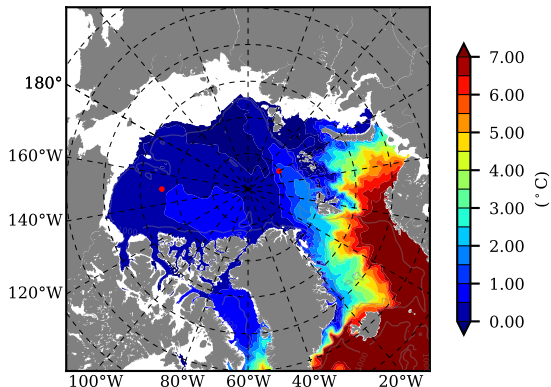

BCTGE28SSAFM85 AW Max Temp over 2057

AW Max Temp from PHC 3.0

BCTGE28SSAFM85 AW Max Temp depth

AW Max Temp depth from PHC 3.0