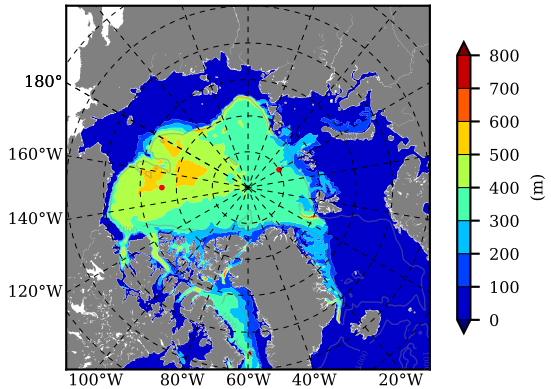

BCTGE28SSAFCM85 AW Max Temp over 2058

AW Max Temp from PHC 3.0

BCTGE28SSAFCM85 AW Max Temp depth

AW Max Temp depth from PHC 3.0