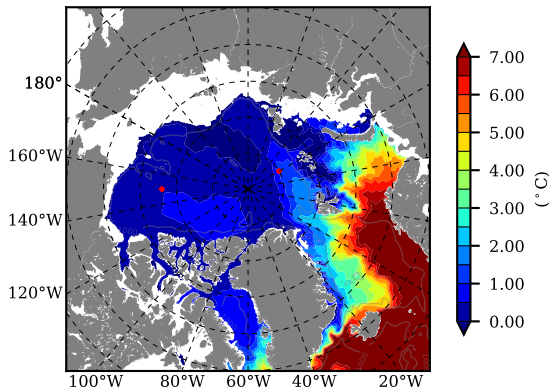

BCTGE28SSAFCM85 AW Max Temp over 2058

AW Max Temp from PHC 3.0

BCTGE28SSAFCM85 AW Max Temp depth

AW Max Temp depth from PHC 3.0