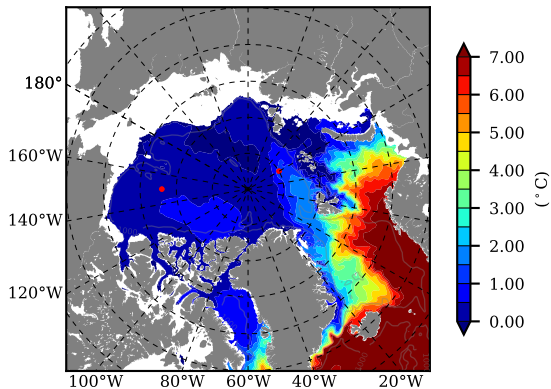

BCTGE28SSAFM85 AW Max Temp over  
2059

AW Max Temp from  
PHC 3.0

BCTGE28SSAFM85 AW Max Temp depth

AW Max Temp depth from  
PHC 3.0