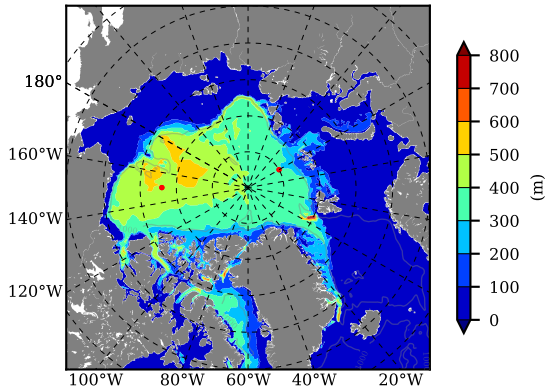

BCTGE28SSAFM85 AW Max Temp over  
2059

AW Max Temp from  
PHC 3.0

BCTGE28SSAFM85 AW Max Temp depth

AW Max Temp depth from  
PHC 3.0