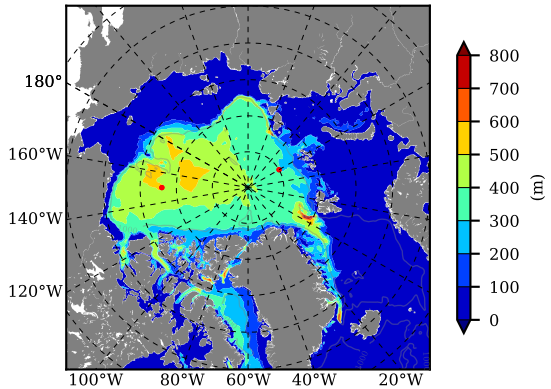

BCTGE28SSAFCM85 AW Max Temp over 2060

AW Max Temp from PHC 3.0

BCTGE28SSAFCM85 AW Max Temp depth

AW Max Temp depth from PHC 3.0