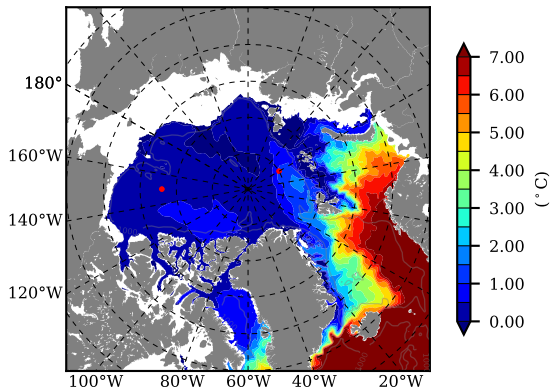

BCTGE28SSAFCM85 AW Max Temp over 2060

AW Max Temp from PHC 3.0

BCTGE28SSAFCM85 AW Max Temp depth

AW Max Temp depth from PHC 3.0