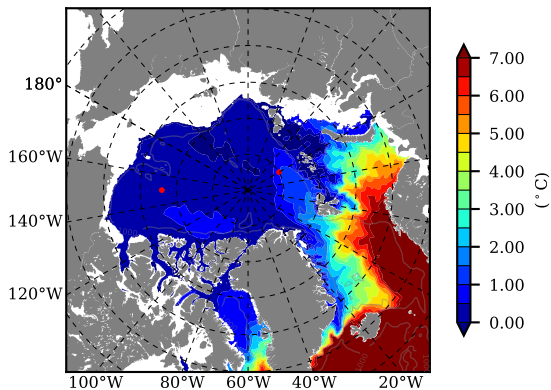

BCTGE28SSAFM85 AW Max Temp over 2061

AW Max Temp from PHC 3.0

BCTGE28SSAFM85 AW Max Temp depth

AW Max Temp depth from PHC 3.0