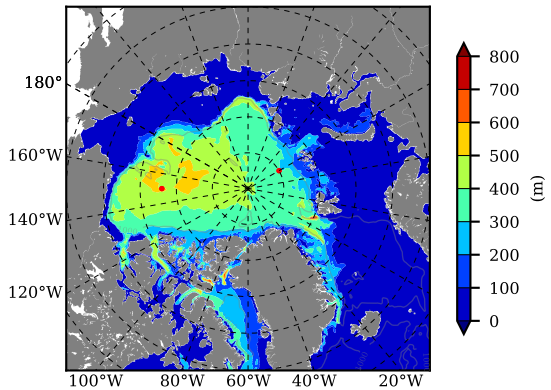

BCTGE28SSAFM85 AW Max Temp over 2061

AW Max Temp from PHC 3.0

BCTGE28SSAFM85 AW Max Temp depth

AW Max Temp depth from PHC 3.0