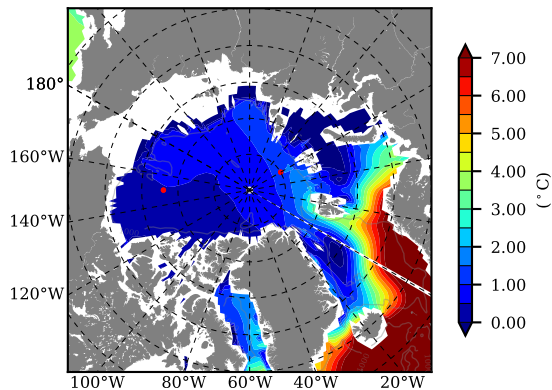

BCTGE28SSAFM85 AW Max Temp over 2061

AW Max Temp from PHC 3.0

BCTGE28SSAFM85 AW Max Temp depth

AW Max Temp depth from PHC 3.0