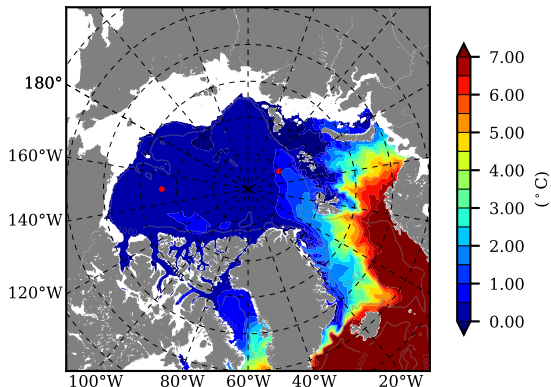

BCTGE28SSAFM85 AW Max Temp over 2062

AW Max Temp from PHC 3.0

BCTGE28SSAFM85 AW Max Temp depth

AW Max Temp depth from PHC 3.0