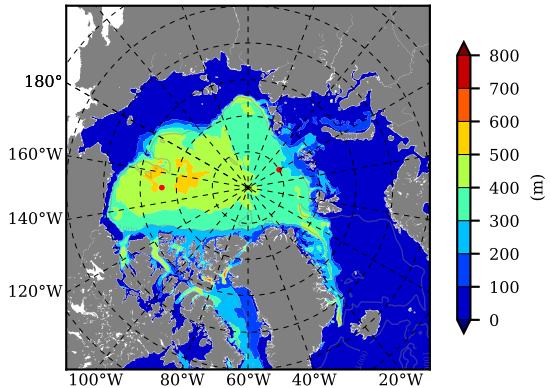

BCTGE28SSAFM85 AW Max Temp over 2062

AW Max Temp from PHC 3.0

BCTGE28SSAFM85 AW Max Temp depth

AW Max Temp depth from PHC 3.0