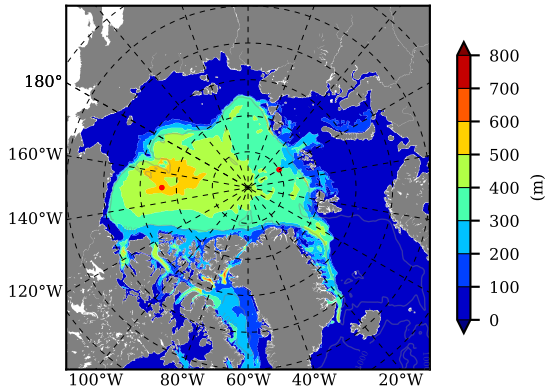

BCTGE28SSAFCM85 AW Max Temp over 2063

AW Max Temp from PHC 3.0

BCTGE28SSAFCM85 AW Max Temp depth

AW Max Temp depth from PHC 3.0