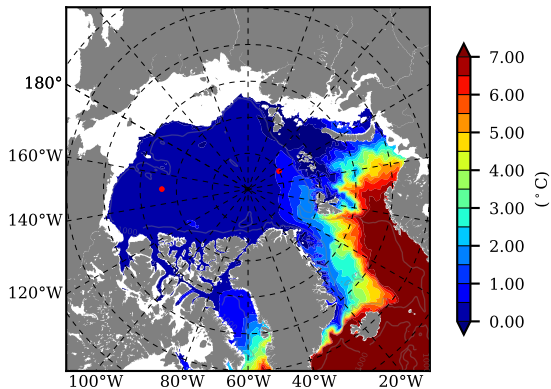

BCTGE28SSAFCM85 AW Max Temp over 2063

AW Max Temp from PHC 3.0

BCTGE28SSAFCM85 AW Max Temp depth

AW Max Temp depth from PHC 3.0