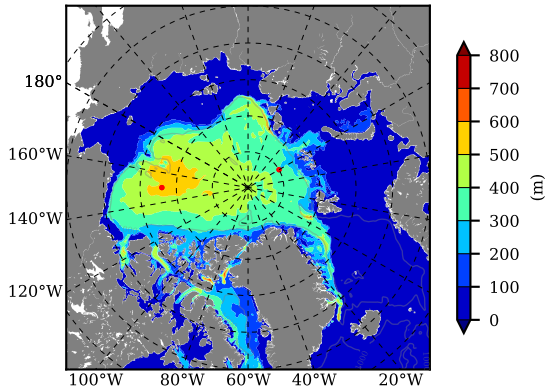

BCTGE28SSAFCM85 AW Max Temp over 2064

AW Max Temp from PHC 3.0

BCTGE28SSAFCM85 AW Max Temp depth

AW Max Temp depth from PHC 3.0