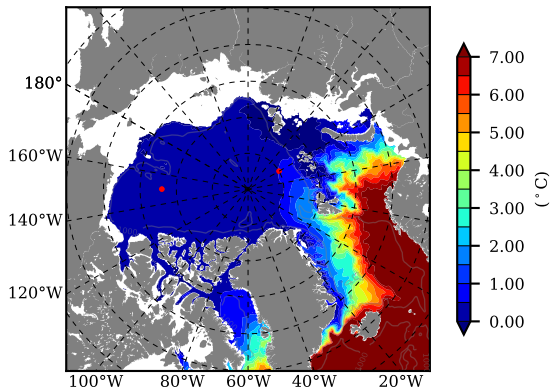

BCTGE28SSAFCM85 AW Max Temp over 2064

AW Max Temp from PHC 3.0

BCTGE28SSAFCM85 AW Max Temp depth

AW Max Temp depth from PHC 3.0